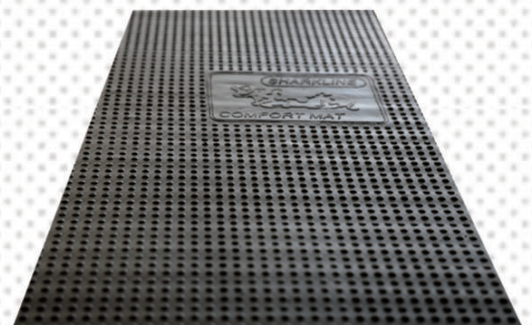

# SHARKLINE Cow Comfort Mats

▶ **Easy Handling** ▶ **Highly Durable** ▶ **Extra Comfort**

SHARKLINE Eva Cow Comfort Mats are made of Eva co-polymer and other non-toxic, eco-friendly ingredients to provide soft, warm and comfort bedding for cows.

These high quality Eva Mats are designed in suitable size and shape to improve comfort for cows and hygiene in cow shed.

SHARKLINE Eva cow mats are inevitable to maintain adequate temperature both in cool and warm climates to promote cow comfort and to reduce the chances of pathogen growth in the cow shed.

## **Features of Eva Cow comfort mats.**

1. Extra comfort & protection
2. Hygienic & anti-bacterial
3. Reduce injury & non-absorbent
4. Slip resistant surface
5. Increase milk yield & productivity
6. Light weight & shock absorbing
7. Easy to handle & quick cleaning

### Specifications:

Material : EVA Co-Polymer / Size : 6' x 4' x 22 mm

Colour : Black / Weight : 12 kgs per mat

Mfd & Mktd by: