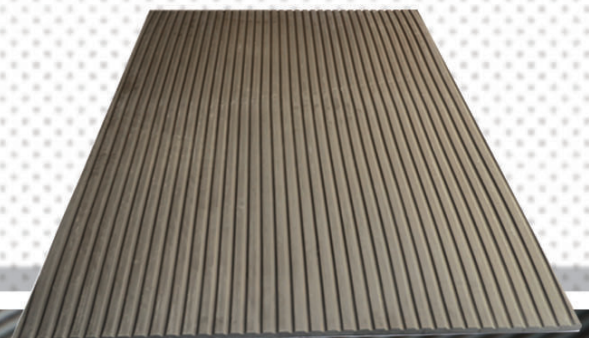

# SHARKLINE Cow Comfort Mats

▶ **Easy Handling** ▶ **Highly Durable** ▶ **Extra Comfort**

SHARKLINE Eva Cow Comfort Mats are made of Eva co-polymer and other non-toxic, eco-friendly ingredients to provide soft, warm and comfort bedding for cows.

These high quality Eva Mats are designed in suitable size and shape to improve comfort for cows and hygiene in cow shed.

SHARKLINE Eva cow mats are inevitable to maintain adequate temperature both in cool and warm climates to promote cow comfort and to reduce the chances of pathogen growth in the cow shed.

## **Features of Eva Cow comfort mats.**

1. Extra comfort & protection
2. Hygienic & anti-bacterial
3. Reduce injury & non-absorbent
4. Slip resistant surface
5. Increase milk yield & productivity
6. Light weight & shock absorbing
7. Easy to handle & quick cleaning

### Specifications:

Material : EVA Co-Polymer / Size : 6' x 4' x 22 mm

Colour : Black / Weight : 12 kgs per mat

Mfd & Mktd by: