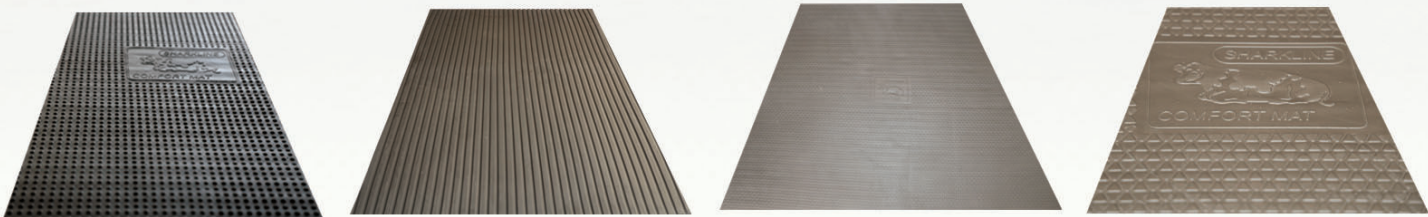

# SHARKLINE Cow Comfort Mats

▶ **Easy Handling** ▶ **Highly Durable** ▶ **Extra Comfort**

SHARKLINE Eva Cow Comfort Mats are made of Eva co-polymer and other non-toxic, eco-friendly ingredients to provide soft, warm and comfort bedding for cows.

These high quality Eva Mats are designed in suitable size and shape to improve comfort for cows and hygiene in cow shed.

SHARKLINE Eva cow mats are inevitable to maintain adequate temperature both in cool and warm climates to promote cow comfort and to reduce the chances of pathogen growth in the cow shed.

## **Features of Eva Cow comfort mats.**

1. Extra comfort & protection
2. Hygienic & anti-bacterial
3. Reduce injury & non-absorbent
4. Slip resistant surface
5. Increase milk yield & productivity
6. Light weight & shock absorbing
7. Easy to handle & quick cleaning

### Specifications:

Material : EVA Co-Polymer / Size : 6' x 4' x 22 mm

Colour : Black / Weight : 12 kgs per mat

Mfd & Mktd by: